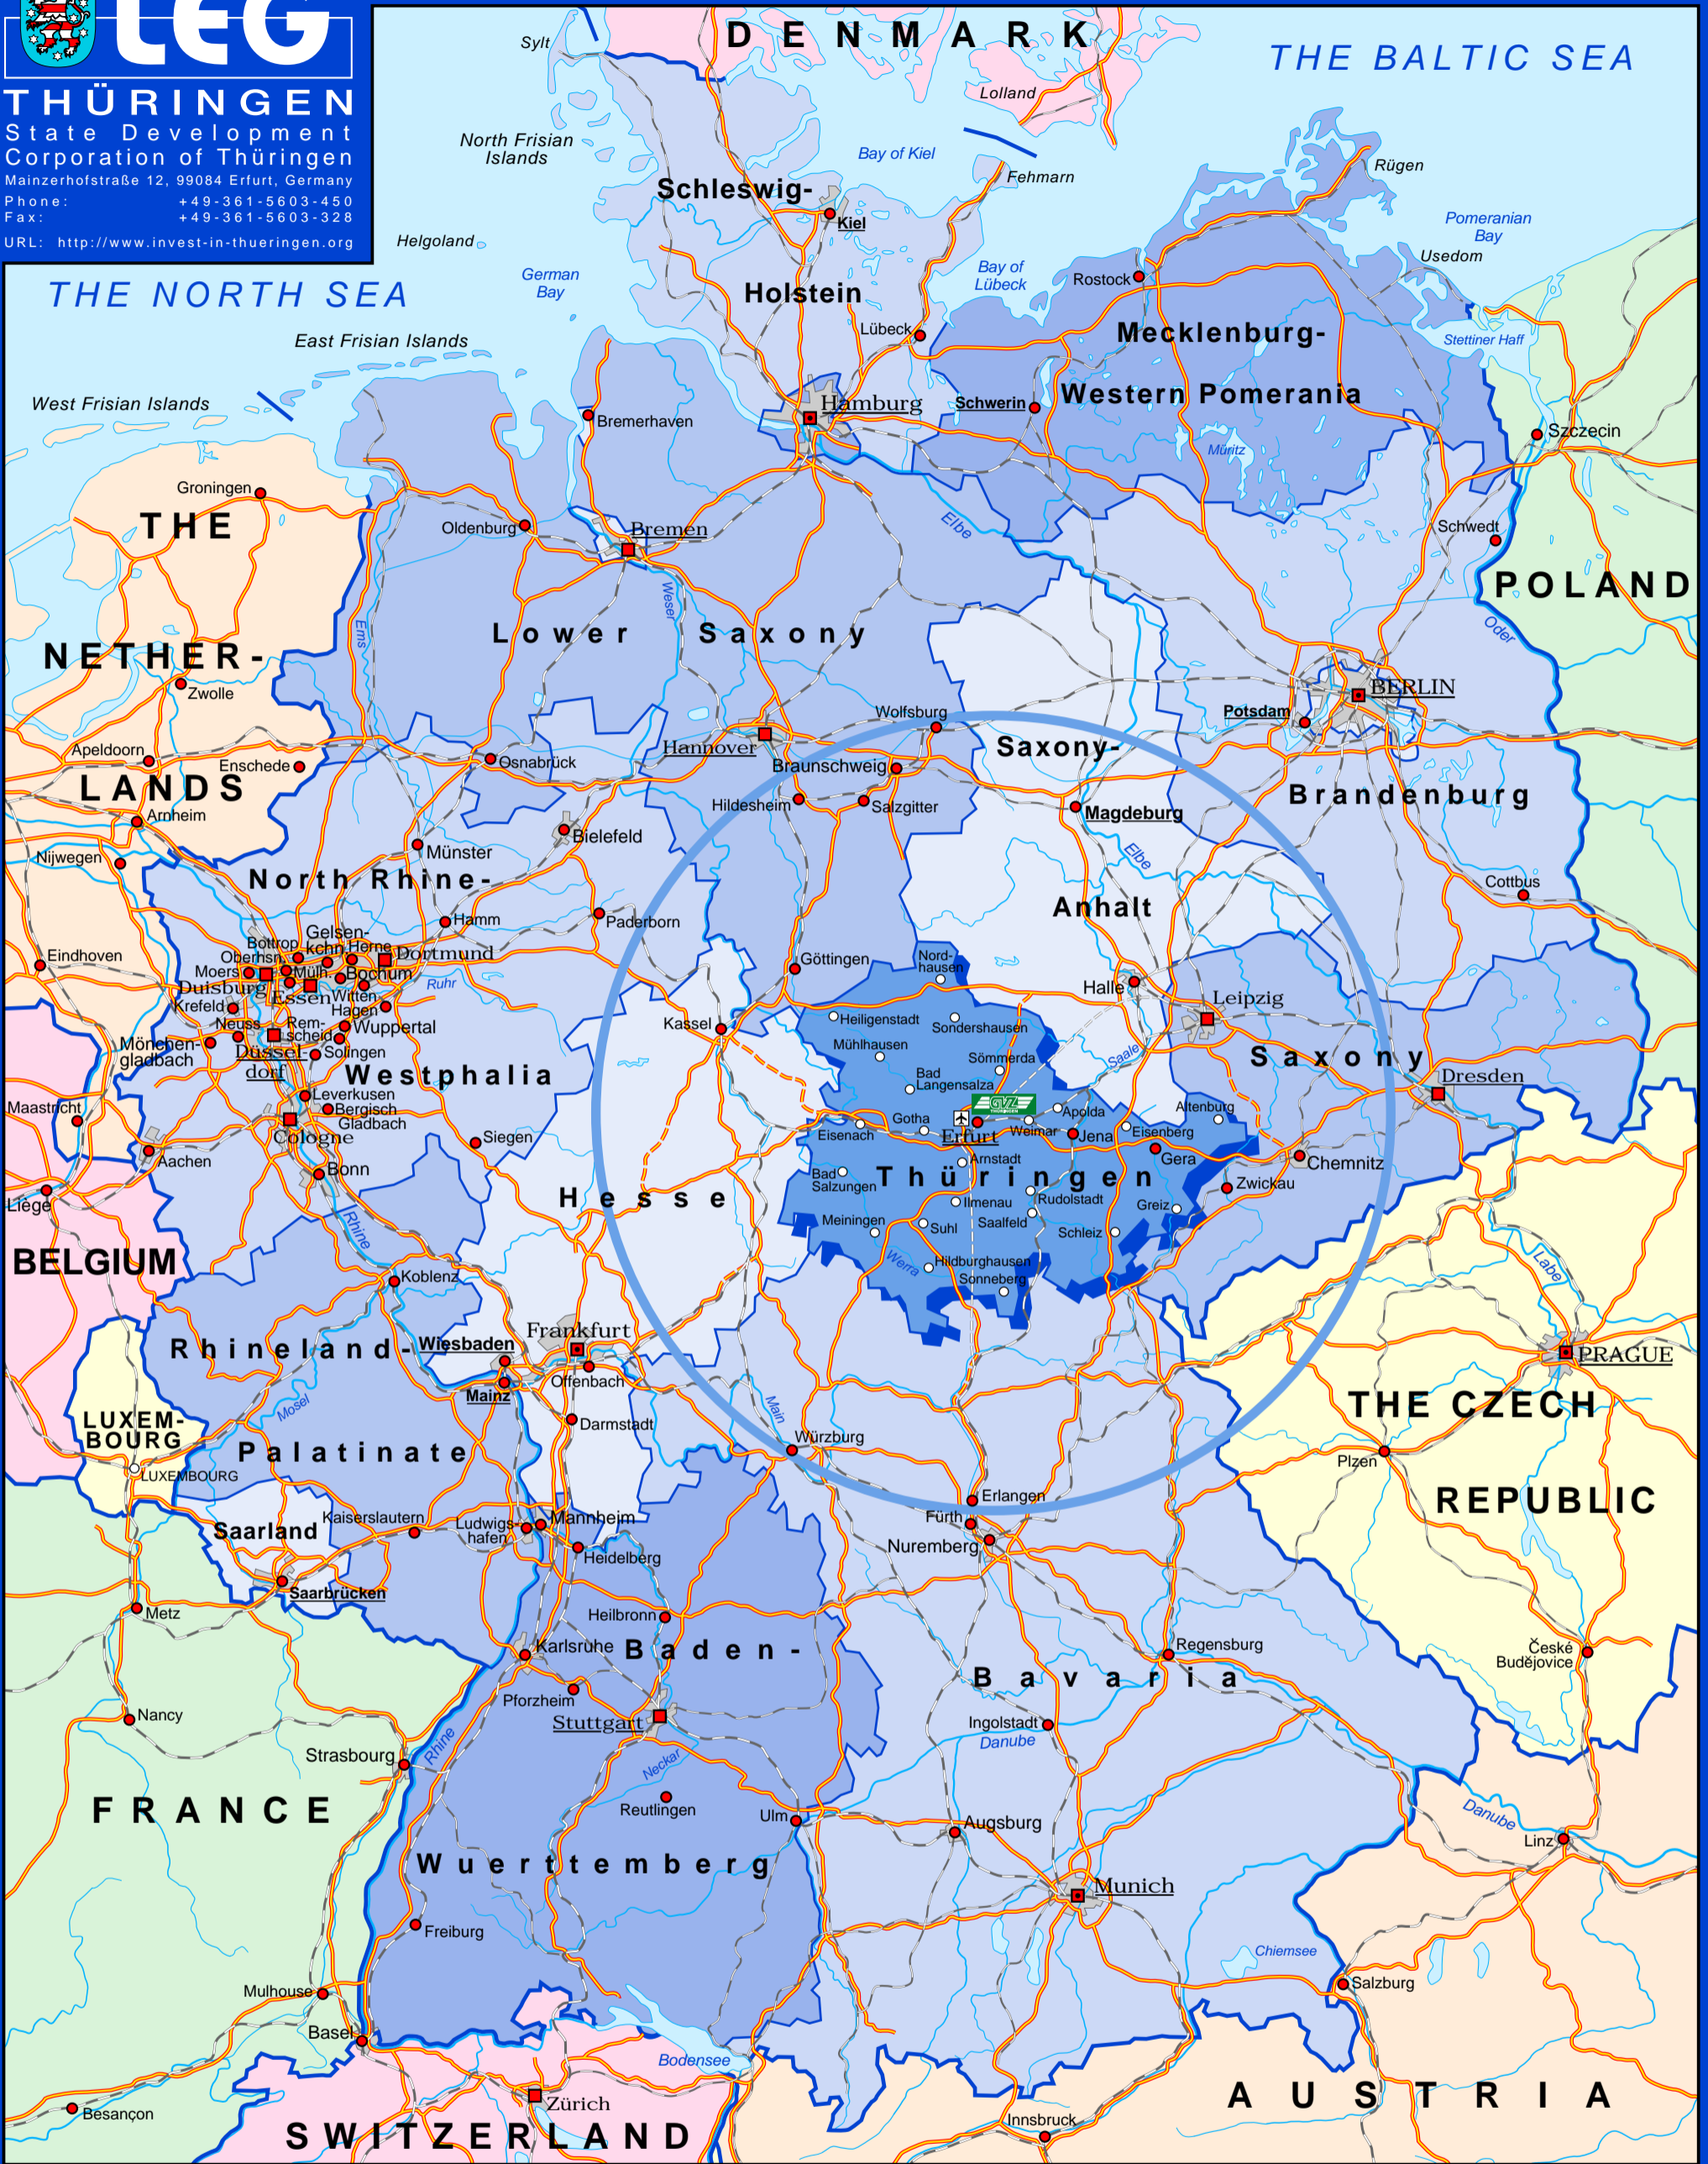

THÜRINGEN
 State Development
 Corporation of Thüringen
 Mainzerhofstraße 12, 99084 Erfurt, Germany
 Phone: +49-361-5603-450
 Fax: +49-361-5603-328
 URL: <http://www.invest-in-thueringen.org>

THÜRINGEN: CENTRAL LOCATION, OPTIMAL TRANSPORTATION CONNECTIONS

Borders and Boundaries

- national border
- German state boundaries
- BERLIN federal capital, capital city
- Erfurt state capital

Population Centers

- concentrated population areas
- over 1,000,000 inhabitants
- 500,000 - 1,000,000 inhabitants
- 100,000 - 500,000 inhabitants
- under 100,000 inhabitants

Transportation

- highway (Autobahn)
- highway (under construction/planned)
- railway: main line
- railway: secondary line
- planned ICE high speed train line

- Erfurt Cargo Traffic Center
- Erfurt International Airport